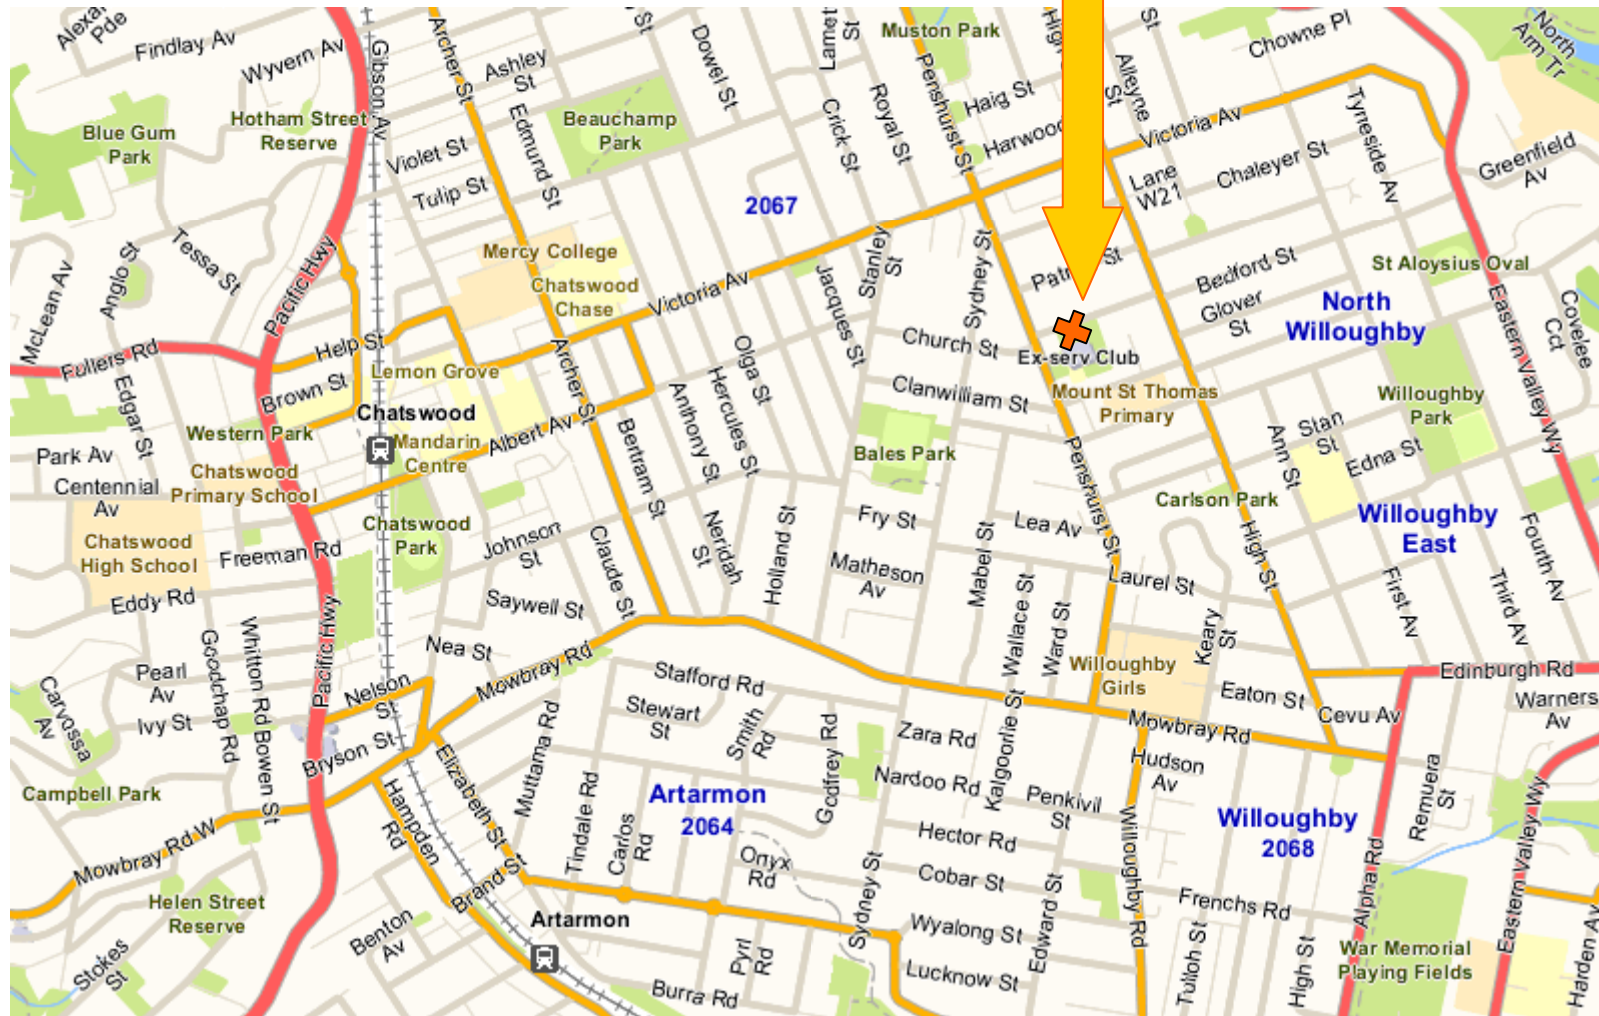

Evolution Hospitality Institute Willoughby Training Facility

16 Crabbes Avenue
Willoughby NSW

Option: Catch the train to Chatswood Station and catch bus 257 to Penthurst Rd.
For Public Transport Routes and Timetables, visit www.131500.com