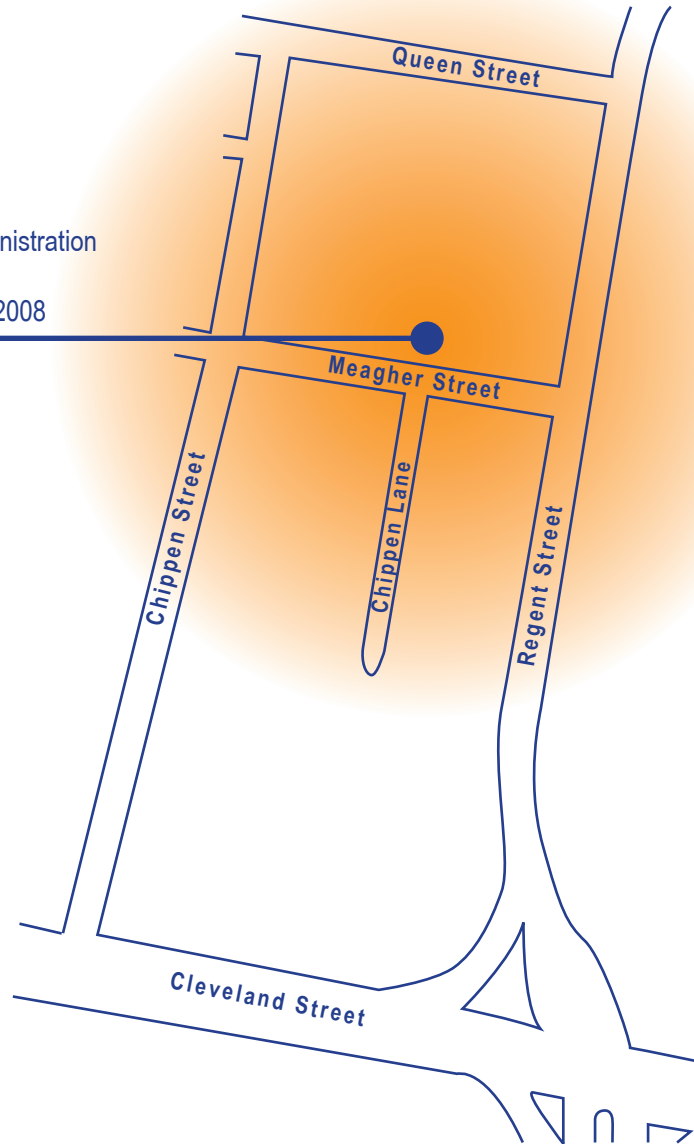

Central
Station

CHIPPENDALE

Head Office & Administration
56 Meagher Street
Chippendale NSW 2008

Redfern
Station